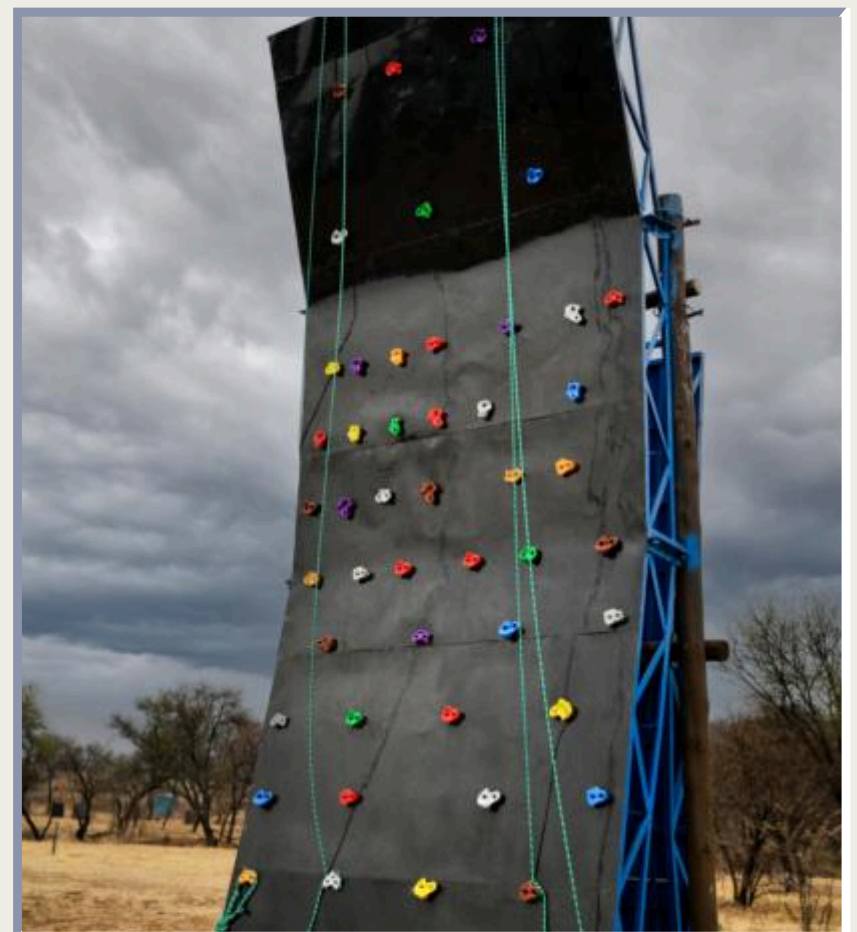

DORMITORIES

SHOWERS

SHOWERS

RESTROOMS

ACTIVITIES

- QUAD BIKING
- HORSE RIDING
- PAINT BALL
- MOUNTAIN HIKING
- ROCK CLIMBING
- FISHING
- OBSTACLE COURSE
- ZIPLINE
- VOLLEY BALL
- RIVER RAFTING
- ARCHERY
- NIGHT GAMES

HAKUNA
MATATA
ADVENTURES

ZIPLINE

ZIPLINE

OUTDOOR GAMES

HAKUNA
MATATA
ADVENTURES

PAIN'TBALL

SLIDES

TRAMPOLINES