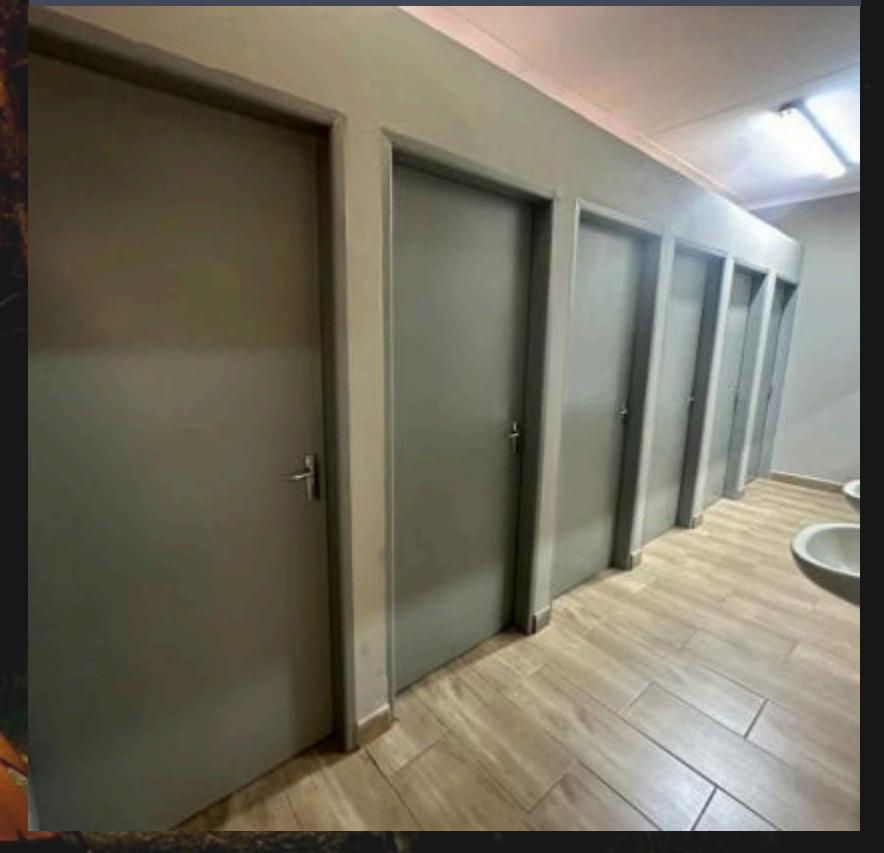

LAYOUT GIRLS DORMITORIES

DORMITORIES

DORMITORIES

SHOWERS

RESTROOMS