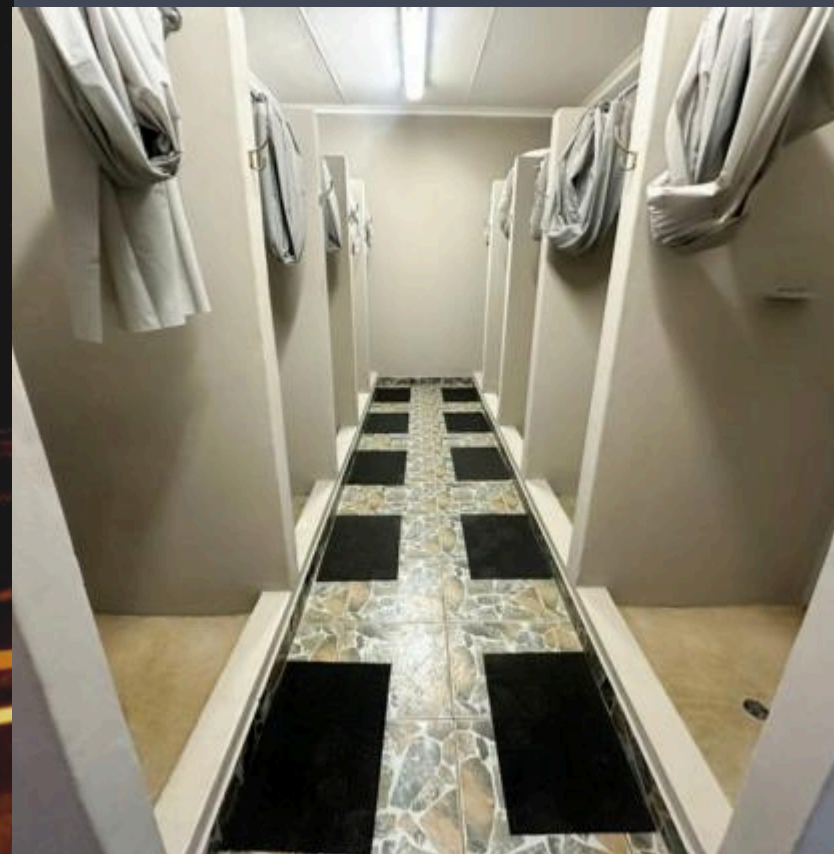

LAYOUT BOYS DORMITORIES

DORMITORIES

SHOWERS

SHOWERS

RESTROOMS